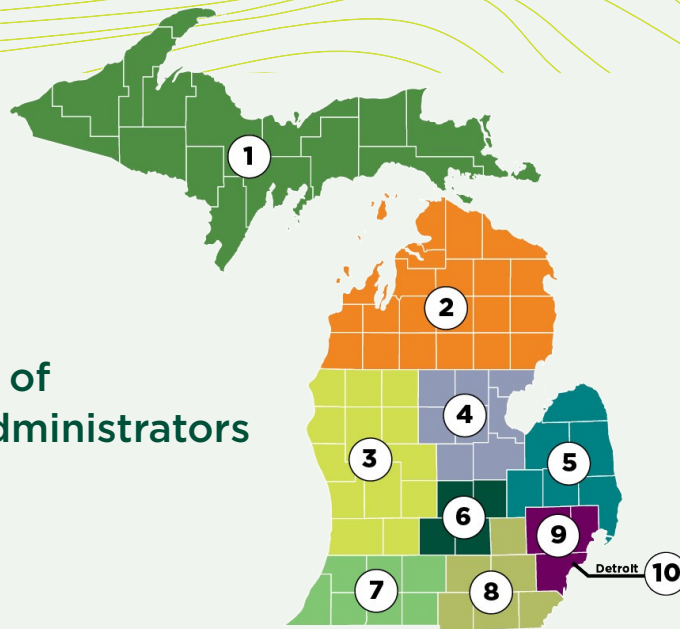

2021-2022 Grantees and Their Counties by MASA Region

Michigan Association of Superintendents & Administrators (MASA) Region Map

Map source: [MASA website](#)

MASA REGION 1

5 COUNTIES

- Alger
- Chippewa
- Delta
- Houghton
- Marquette

11 GRANTEES

- Big Bay De Noc School District
- Brimley Area Schools
- Burt Township School District
- Dollar Bay-Tamarack City Area K-12 School
- Escanaba Area Public Schools
- Gwinn Area Community Schools
- Hancock Public Schools
- Houghton-Portage Township School District
- Inter-Tribal Council of Michigan Head Start
- Ishpeming Public School District No. 1
- Negaunee Public Schools